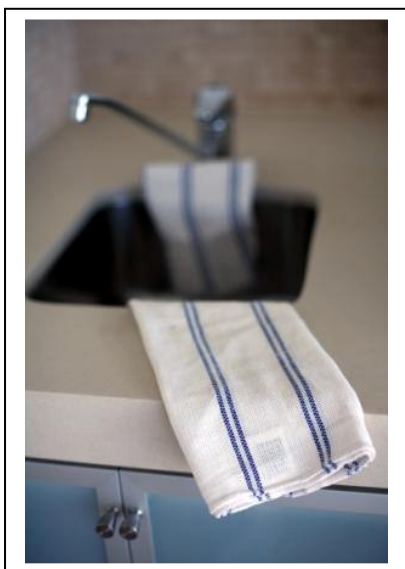

LAUNDRY –Classic – Dorset Cloth

Killarney Linen’s “Classic –Dorset Cloth” is made from 100% cotton.

This wiper cloth is extremely absorbent and can be used for any number of purposes in the laundry from wiping up spills or splashes. It is particularly useful for heavy-duty jobs.

The Killarney Linen “Dorset Cloth” has been continually utilised in both the healthcare and hospitality industries.

Offer your staff a practical and purposeful cloth/wiper to ensure the task is completed hygienically and efficiently.

Range Name	Colour	Size	Dimensions	Code	Min Qty
Dorset Cloth	Natural		35 x 43 cm	CDC-35-PL	1000

killarney