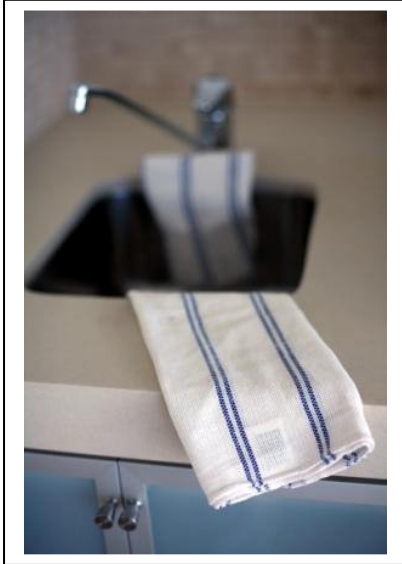

KITCHEN –Classic – Dorset Cloth

Killarney Linen’s “Classic - Dorset Cloth” is made from 100% Cotton.

This wiper cloth is extremely absorbent and can be used for any number of purposes in the kitchen from wiping up spills or drying dishes. It is particularly useful for heavy-duty jobs.

The Killarney Linen “Dorset Cloth” has been continually utilised in both the healthcare and hospitality industries.

Offer your staff a practical and purposeful cloth/wiper to ensure the task is completed hygienically and efficiently.

Range Name	Colour	Size	Dimensions	Code	Min Qty
Dorset Cloth	Natural		35 x 43 cm	CDC-35-PL	1000