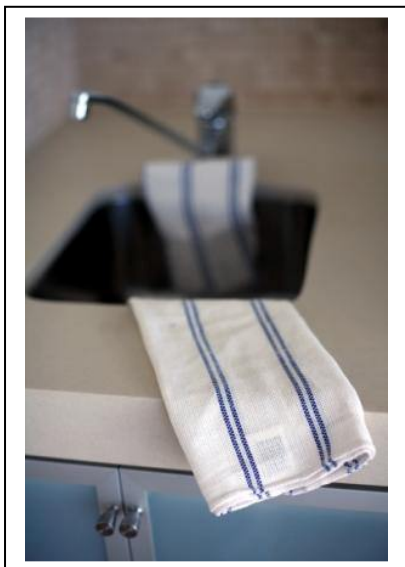

HEALTHCARE –Classic – Dorset Cloth

Killarney Linen’s “Dorset Cloth” is made from 100% Cotton.

This wiper cloth is extremely absorbent and can be used for any number of purposes in the kitchen, laundry, on the ward, or in nursing homes. From wiping up spills or drying dishes, This Multi- Purpose Cloth is particularly useful for heavy-duty jobs.

The Killarney Linen “Dorset Cloth” has been continually utilised in both the healthcare and hospitality industries.

Offer your staff a practical and purposeful cloth/wiper to ensure the task is completed hygienically and efficiently.

Range Name	Colour	Size	Dimensions	Code	Min Qty
Dorset Cloth	Natural		35 x 43 cm	CDC-35-PL	1000