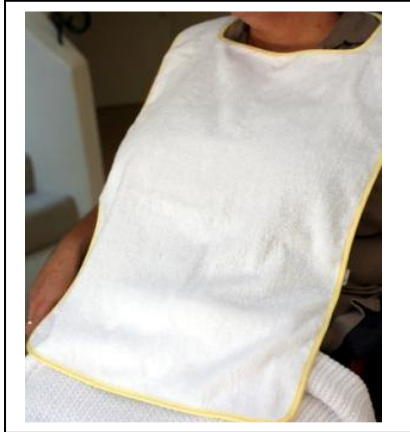

**HEALTHCARE – FEEDERS**

- Classic – Plain Adult Feeders**
- Classic – Monogrammed Adult Feeders**

Killarney Linen’s “Classic – Plain Adult Feeders” are made from 100% Cotton Terry Towelling and are finished with a Vat Dyed Yellow Cotton Fabric Binding.

The “Classic – Plain Adult Feeders” are made to superior quality standards and are designed to prevent staining on clothes. Extra generous in size to cover large surfaces thus offering your patients effective protection against spills.